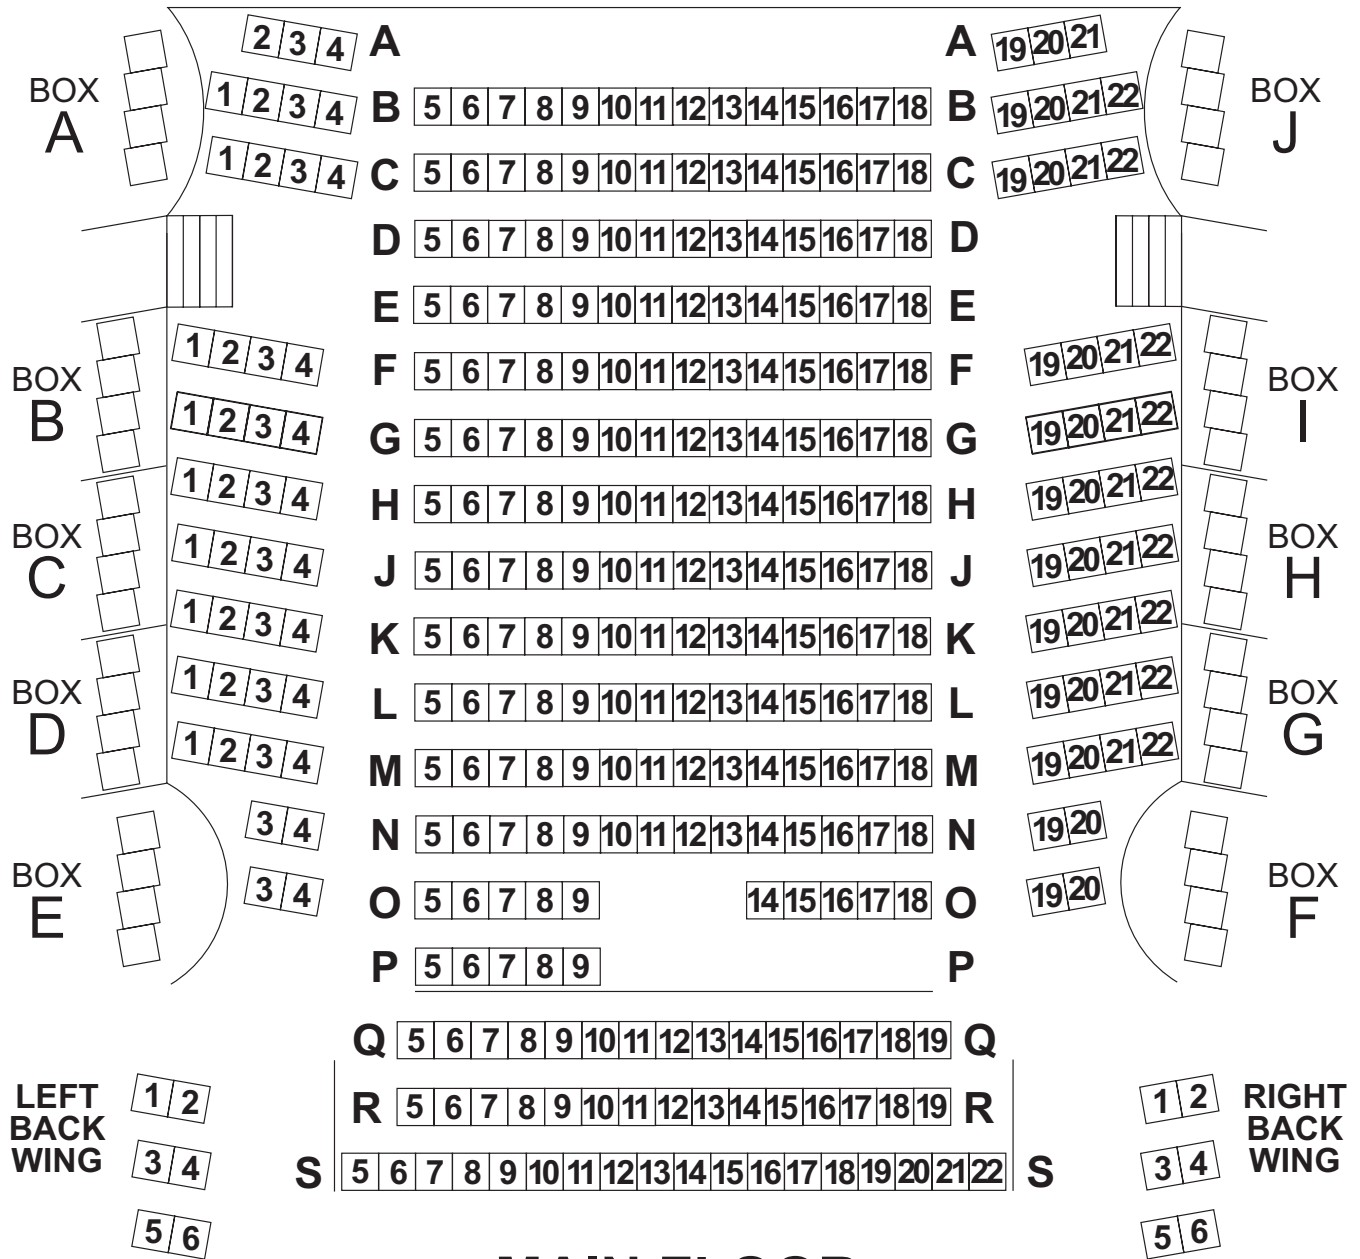

Festival Place

THE PLACE FOR THE **PERFORMING ARTS**

Festival Place offers one of two styles of seating for each theatre event, either Cabaret Seating or Standard Seating. Review our Seating Plans in the following pages for more information.

1. Table - 6 oval tables seating six guests each, and 5 round tables seating four guests each, are placed directly in front of the stage. A candle and assorted snacks are placed on each linen-covered table.
2. Box - There are 20 box seating areas, 10 on the main floor and 10 in the balcony. Each box has four chairs, a small table, a candle and assorted snacks.
3. Theatre - The balance of the seats are conventional theatre seats and are available in the balcony and on the main floor.

STANDARD SEATING

Standard Seating offers a theatre seating arrangement and box seats. Plays and children's performances are usually Standard Seating events. Patrons of all ages are welcome. There are two types of tickets that can be requested for Standard Seating performances:

BALCONY SEATING

cabaret seating plan

**Festival
Place**

THE PLACE FOR THE **PERFORMING ARTS**

STAGE

MAIN FLOOR

standard seating plan

**Festival
Place**