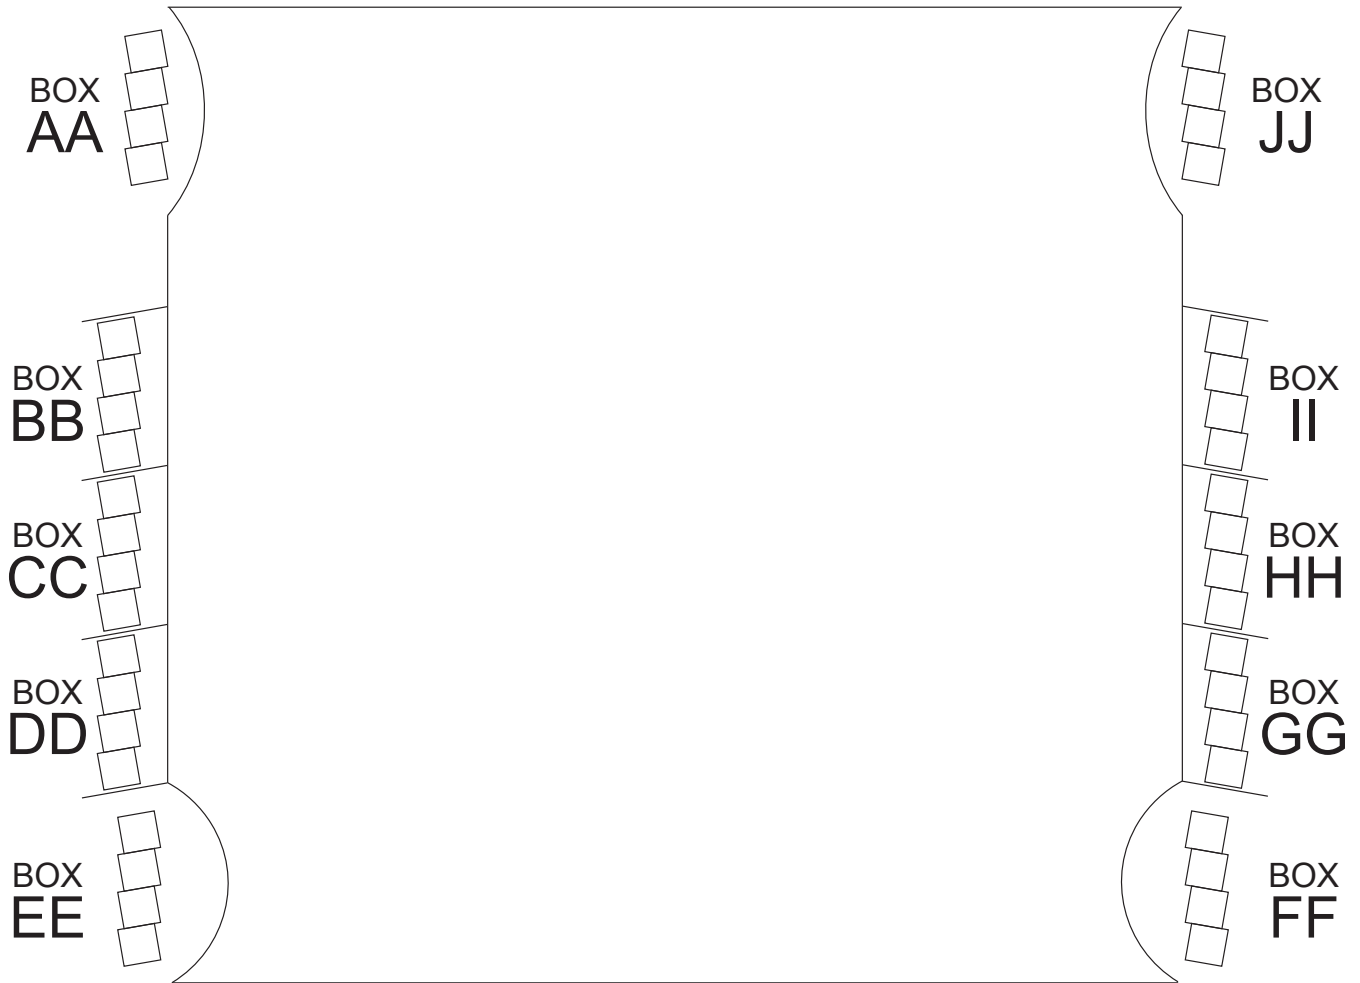

Festival Place

THE PLACE FOR THE **PERFORMING ARTS**

Festival Place offers one of two styles of seating for each theatre event, either Cabaret Seating or Standard Seating. Review our Seating Plans in the following pages for more information.

1. Table - 6 oval tables seating six guests each, and 5 round tables seating four guests each, are placed directly in front of the stage. A candle and assorted snacks are placed on each linen-covered table.
2. Box - There are 20 box seating areas, 10 on the main floor and 10 in the balcony. Each box has four chairs, a small table, a candle and assorted snacks.
3. Theatre - The balance of the seats are conventional theatre seats and are available in the balcony and on the main floor.

If you are unsure about the seating options, please consult the Seating Plans or call our Ticket Agent at (780) 449-3378.

**Festival
Place**

THE PLACE FOR THE **PERFORMING ARTS**

STAGE

MAIN FLOOR

cabaret seating plan

Festival Place

THE PLACE FOR THE **PERFORMING ARTS**

STAGE

AA		4 5 6 7 8 9 10 11 12 13 14 15 16 17		AA
BB	1 2 3	4 5 6 7 8 9 10 11 12 13 14 15 16 17	18 19 20	BB
CC	1 2 3	4 5 6 7 8 9 10 11 12 13 14 15 16 17	18 19 20	CC
DD	1 2 3 4 5 6 7 8 9 10 11 12 13 14 15 16 17 18 19 20 21 22 23 24 25 26			DD