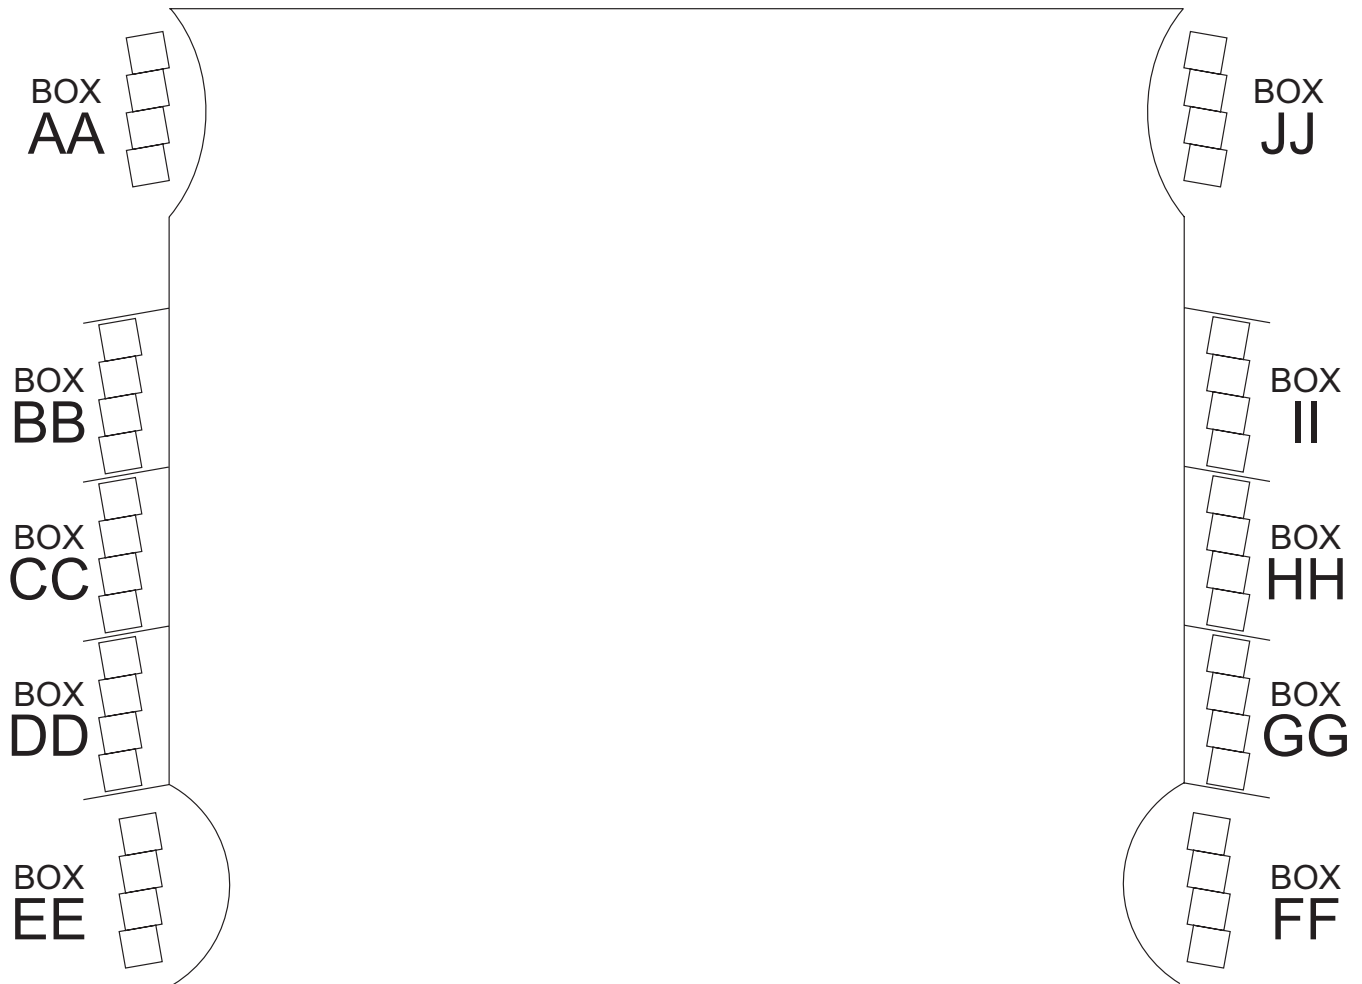

**Festival
Place**

THE PLACE FOR THE **PERFORMING ARTS**

STAGE

AA		4 5 6 7 8 9 10 11 12 13 14 15 16 17		AA
BB	1 2 3	4 5 6 7 8 9 10 11 12 13 14 15 16 17	18 19 20	BB
CC	1 2 3	4 5 6 7 8 9 10 11 12 13 14 15 16 17	18 19 20	CC
DD	1 2 3 4 5 6 7 8 9 10 11 12 13 14 15 16 17 18 19 20 21 22 23 24 25 26			DD

BALCONY SEATING

standard seating plan