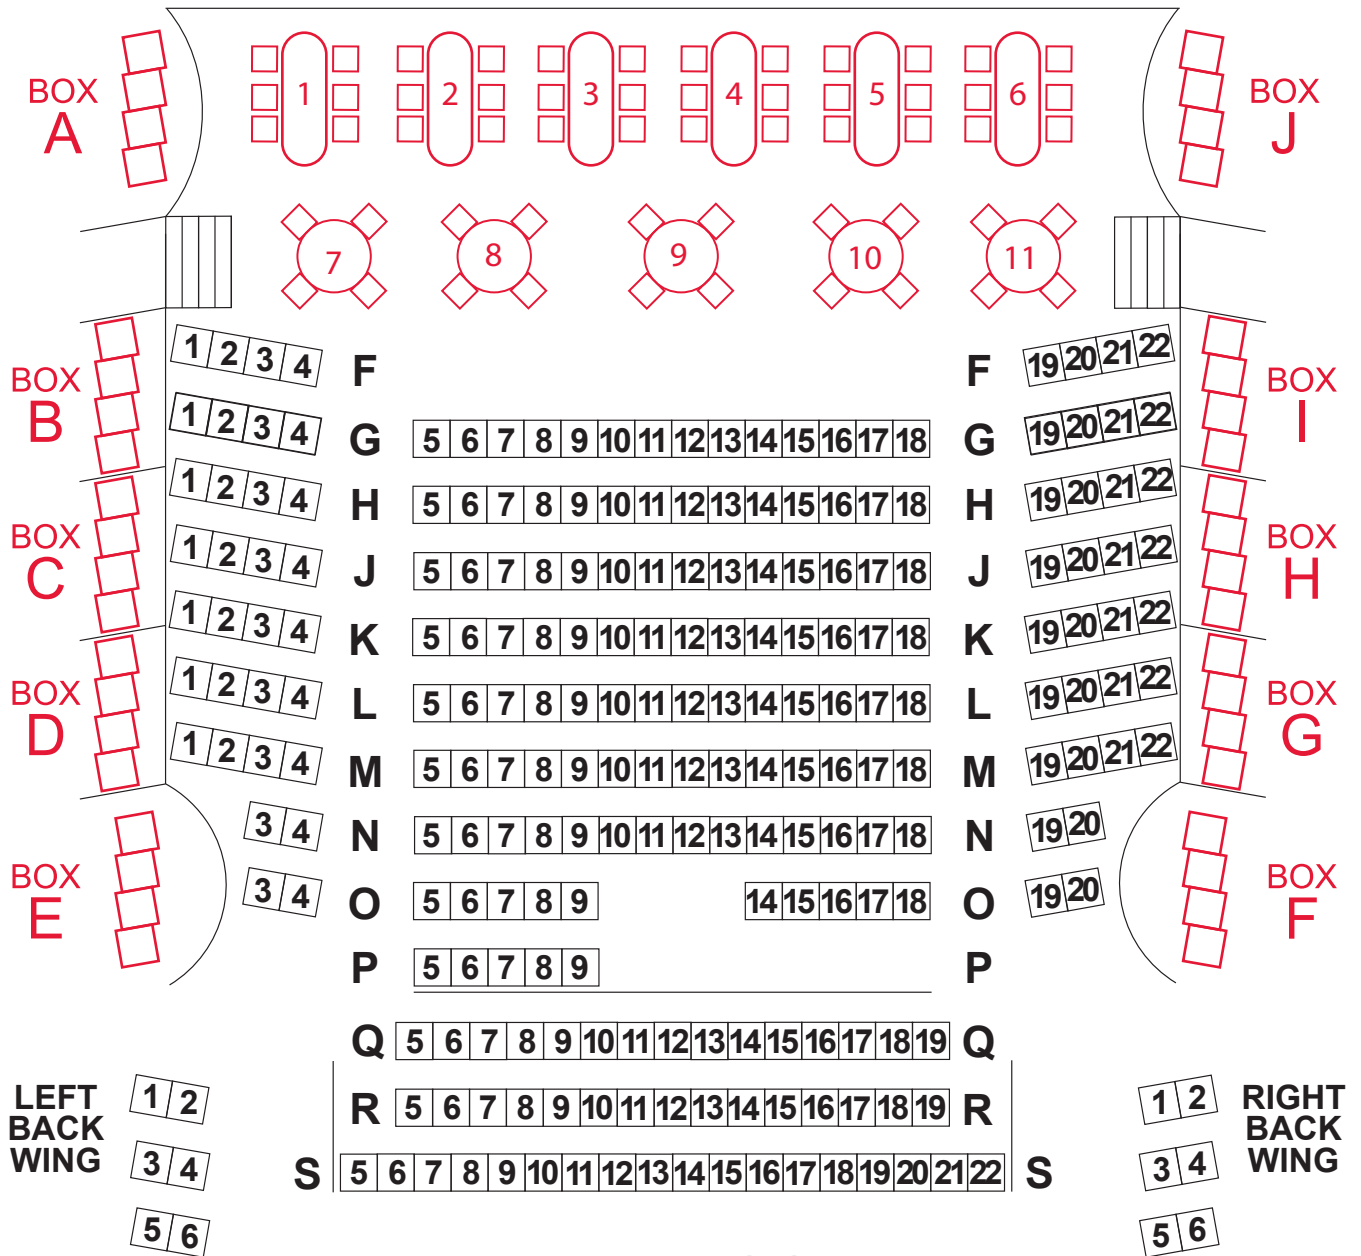

**Festival
Place**

THE PLACE FOR THE **PERFORMING ARTS**

STAGE

MAIN FLOOR

cabaret seating plan